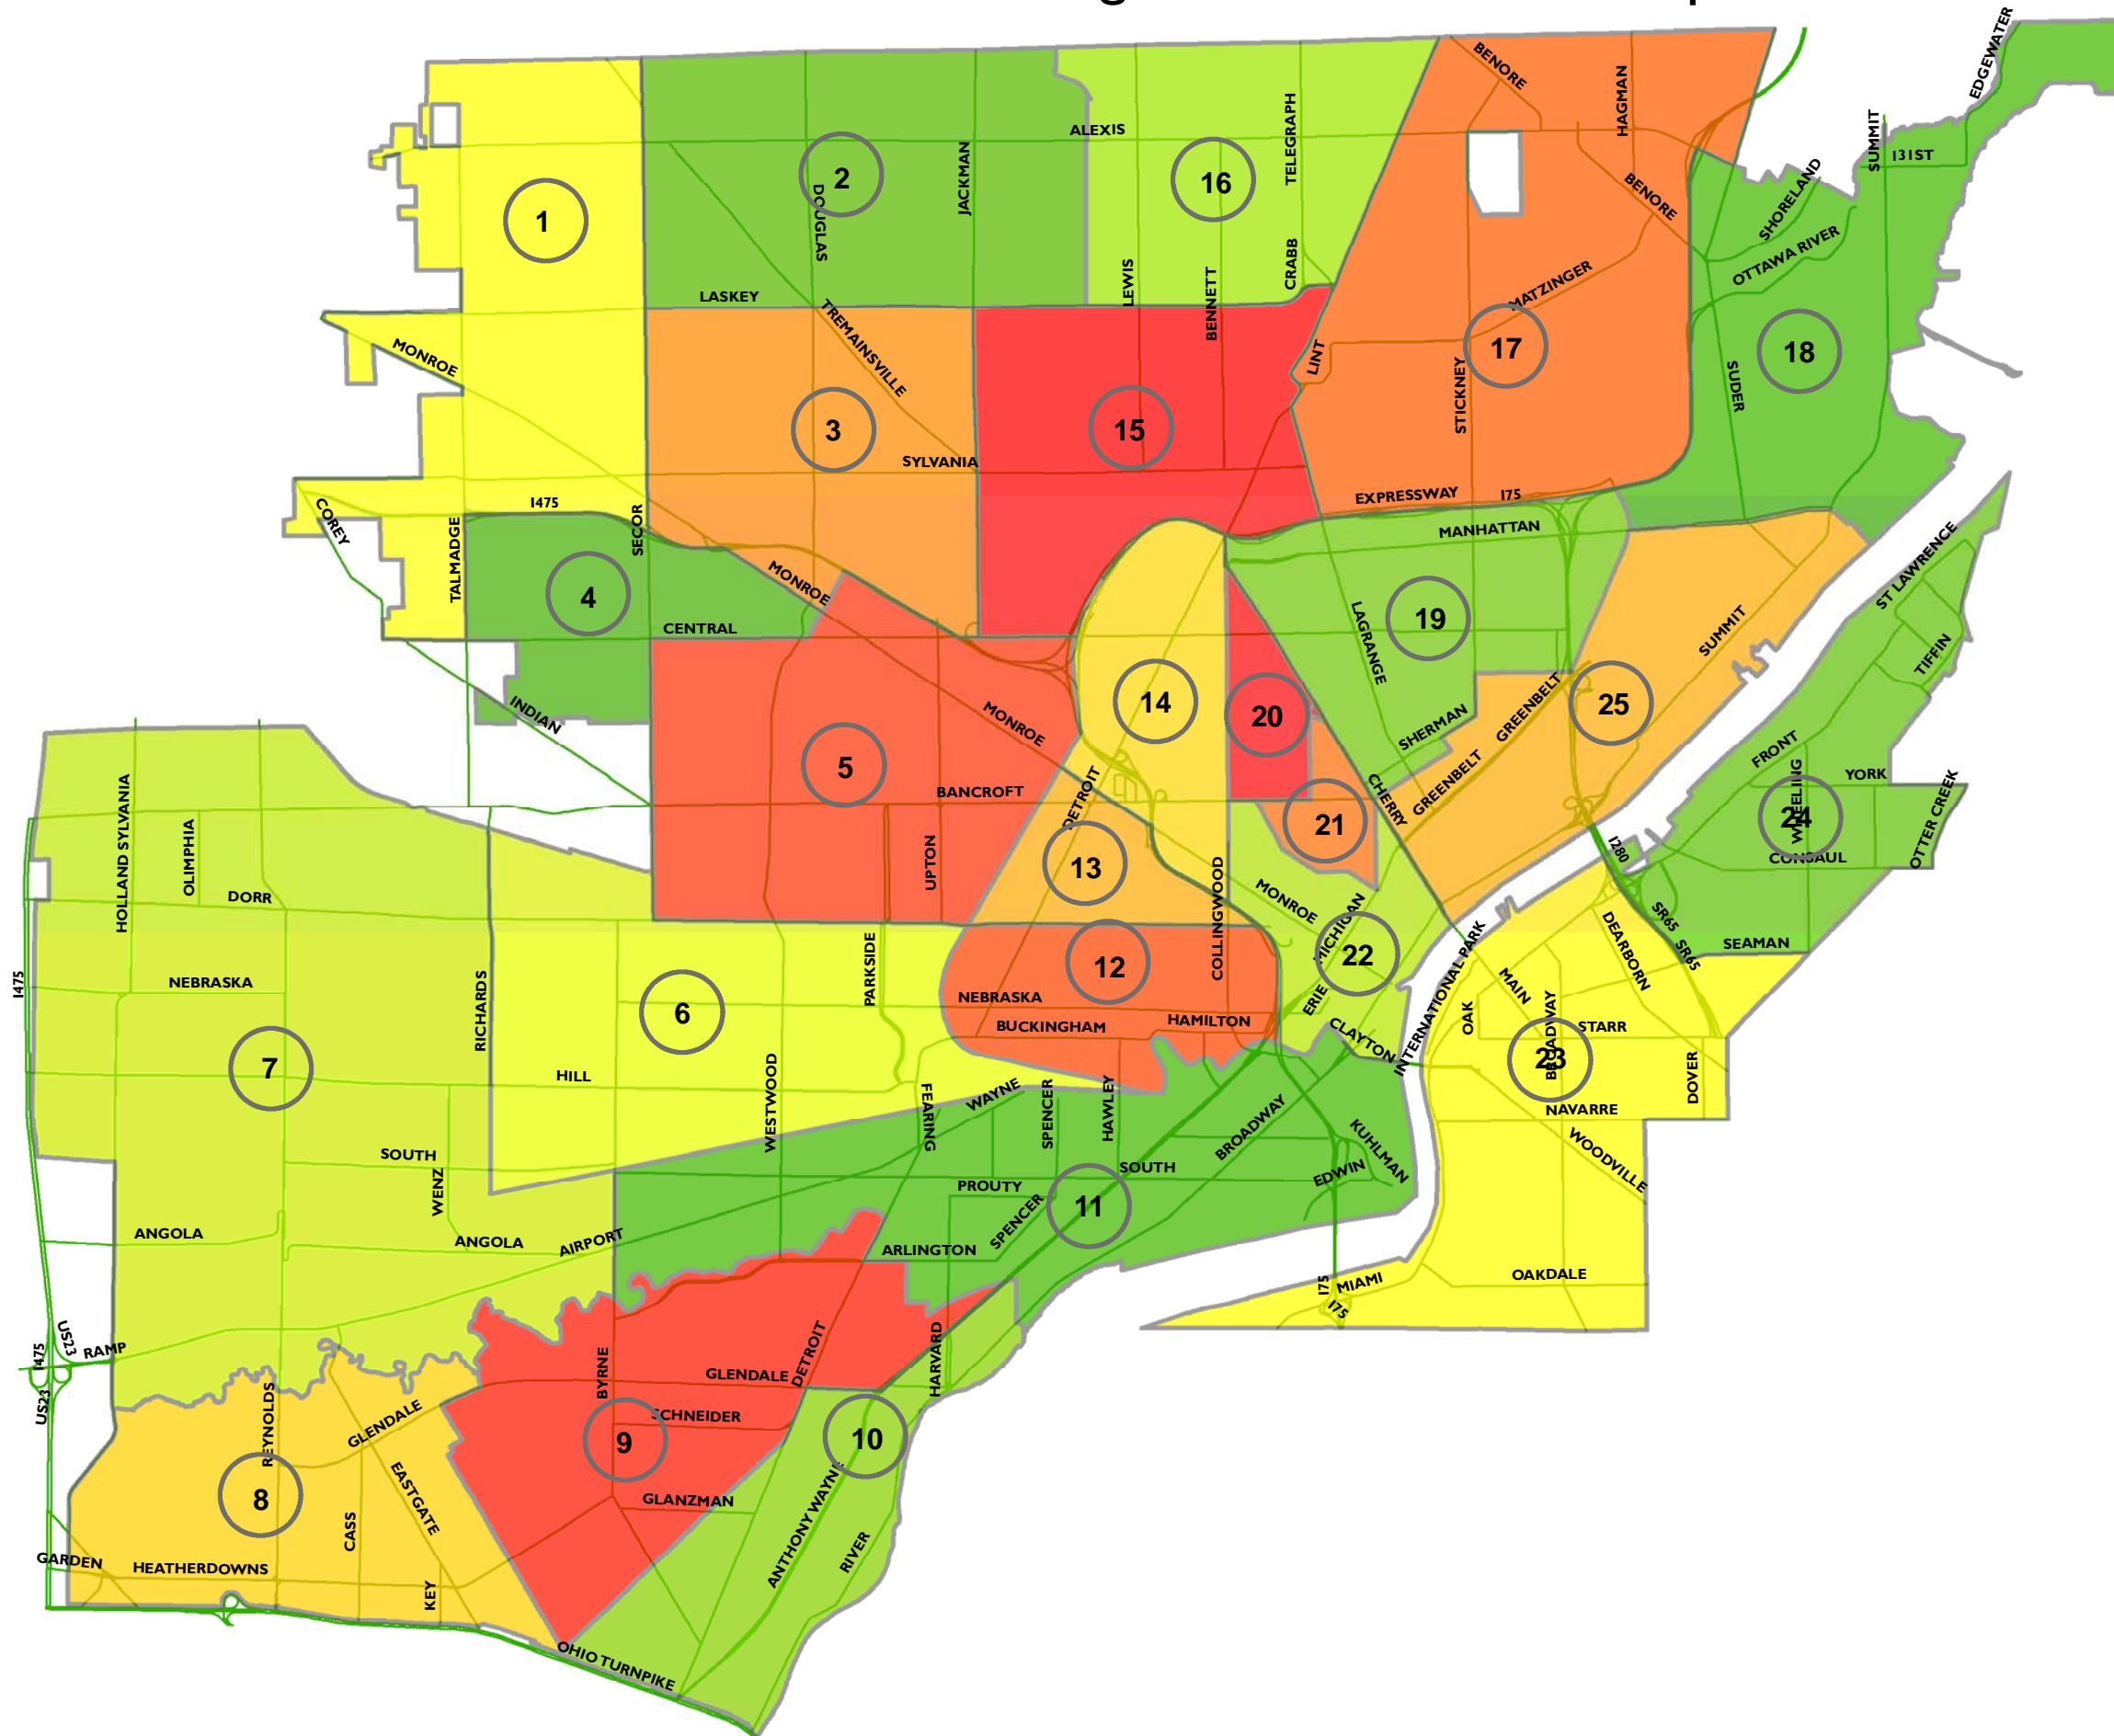

# 20/20 Plan: Neighborhood District Proposal

MAP NOT TO SCALE

- 1 - FRANKLIN PARK
  - 2 - WHITMER - TRILBY
  - 3 - DEVEAUX
  - 4 - WESTGATE
  - 5 - OTTAWA
  - 6 - BANCROFT HILLS
  - 7 - BUMA
  - 8 - OLD FAIRGROUNDS
  - 9 - OLD ORCHARD
  - 10 - INDIAN HILLS
  - 11 - WESTMORELAND
  - 12 - KENWOOD SHERIDAN
  - 13 - THE COLONY
  - 14 - SCOTT PARK
  - 15 - SECOR GARDENS
  - 16 - REYNOLDS CORNERS
  - 17 - SOUTHWYCK
  - 18 - GLENDALE - HEATHERDOWNS
  - 19 - BEVERLY - HARVARD
  - 20 - SOUTH SIDE
  - 21 - HERITAGE SOUTH
  - 22 - ARLINGTON
  - 23 - ONYX
  - 24 - ROOSEVELT
  - 25 - OLD WEST END
- 15 - FIVE POINTS - LIBRARY VILLAGE
  - 16 - NORTH TOWNE
  - 17 - FORT INDUSTRY
  - 18 - POINT PLACE
  - 19 - LAGRANGE
  - 20 - TOTCO
  - 21 - WARREN SHERMAN
  - 22 - DOWNTOWN
  - 23 - EASTSIDE
  - 24 - BIRMINGHAM
  - 25 - NORTHRIVER
- ELMHURST
  - HAMPTON PARK
  - LINCOLNSHIRE
  - BANCROFT HILLS
  - BUMA
  - OLD FAIRGROUNDS
  - OLD ORCHARD
  - INDIAN HILLS
  - WESTMORELAND
  - KENWOOD SHERIDAN
  - THE COLONY
  - SECOR GARDENS
  - HERITAGE SOUTH
  - ARLINGTON
  - WAREHOUSE
  - UPTOWN
  - COLLINGWOOD SPRINGS
  - IRONWOOD
  - VISTULA