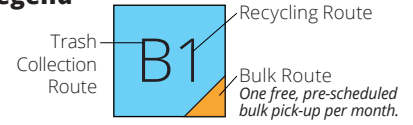

City of Toledo Refuse & Recycling Calendar

REPUBLIC SERVICES

LUCAS COUNTY

Legend

January 2018

SUN.	MON.	TUES.	WED.	THURS.	FRI.	SAT.
	1 NEW YEAR'S DAY	2 B1	3 R1	4 Y2	5 G2	6 O2
7	8 B2	9 R2	10 Y1	11 G1	12 O1	13
14	15 B1	16 R1	17 Y2	18 G2	19 O2	20
21	22 B2	23 R2	24 Y1	25 G1	26 O1	27
28	29 B1	30 R1	31 Y2			