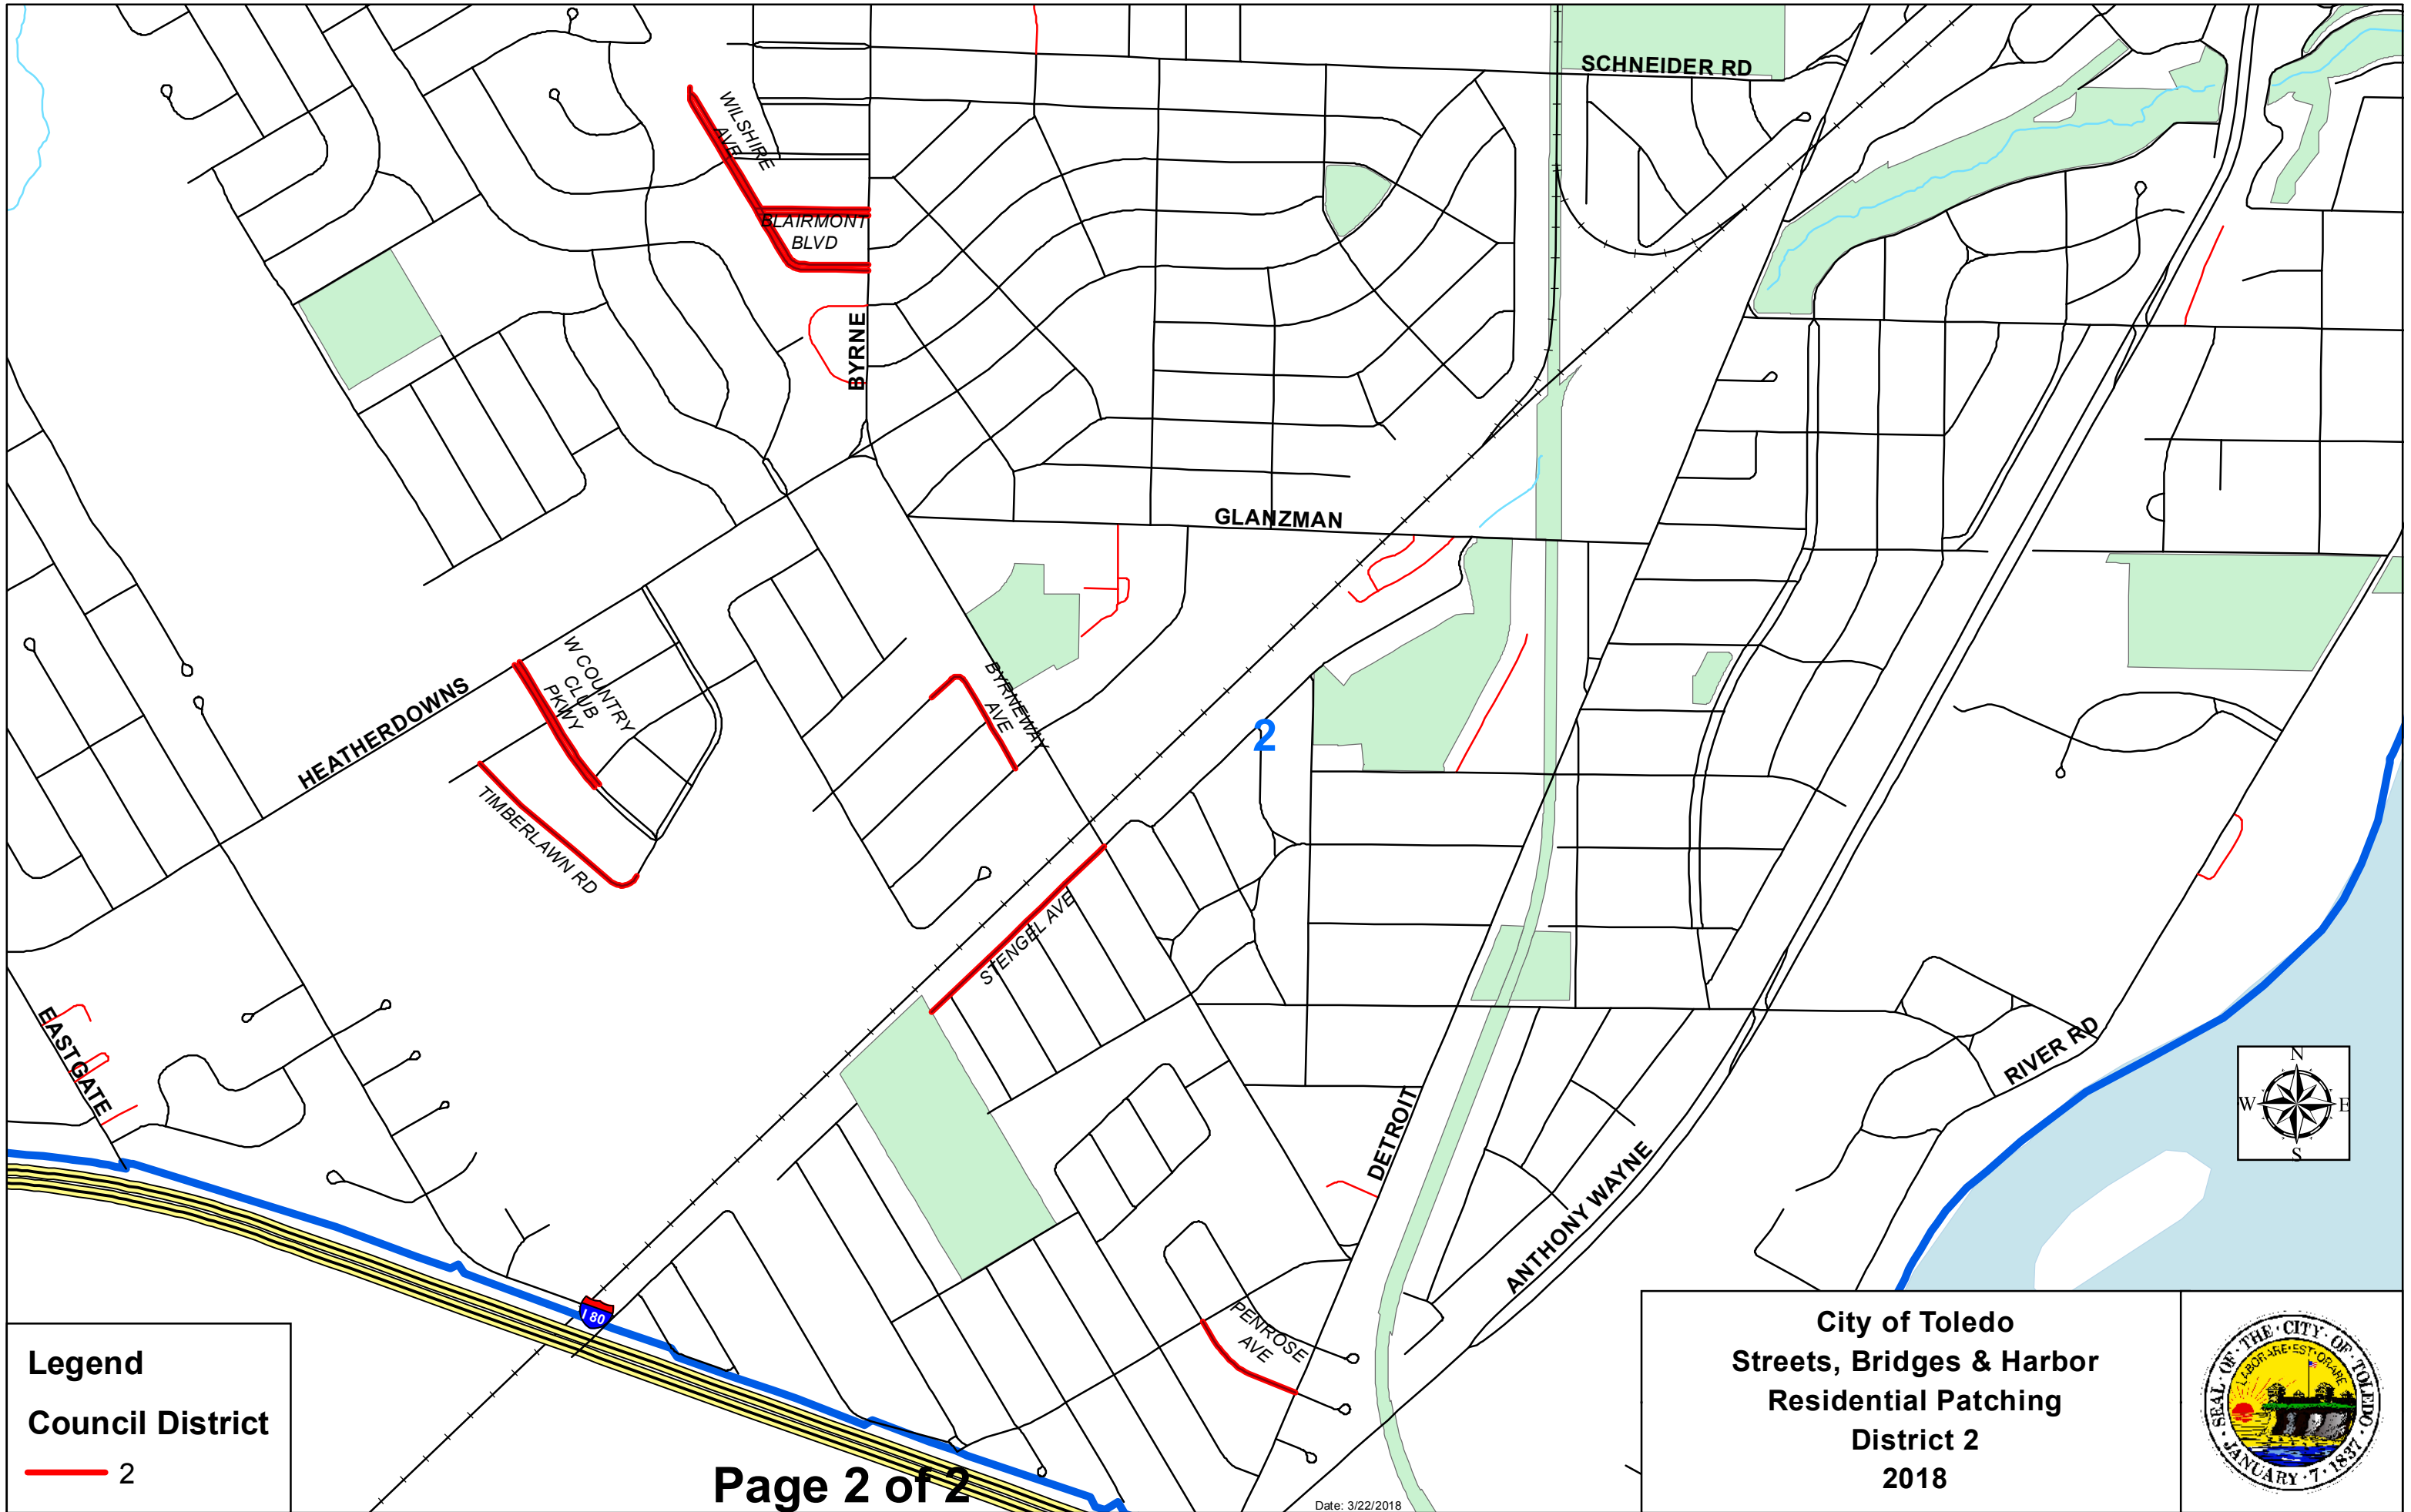

Legend

Council District

— 2

— 3

City of Toledo
Streets, Bridges & Harbor
Residential Patching
District 2
2018

Legend
Council District
— 2

City of Toledo
Streets, Bridges & Harbor
Residential Patching
District 2
2018